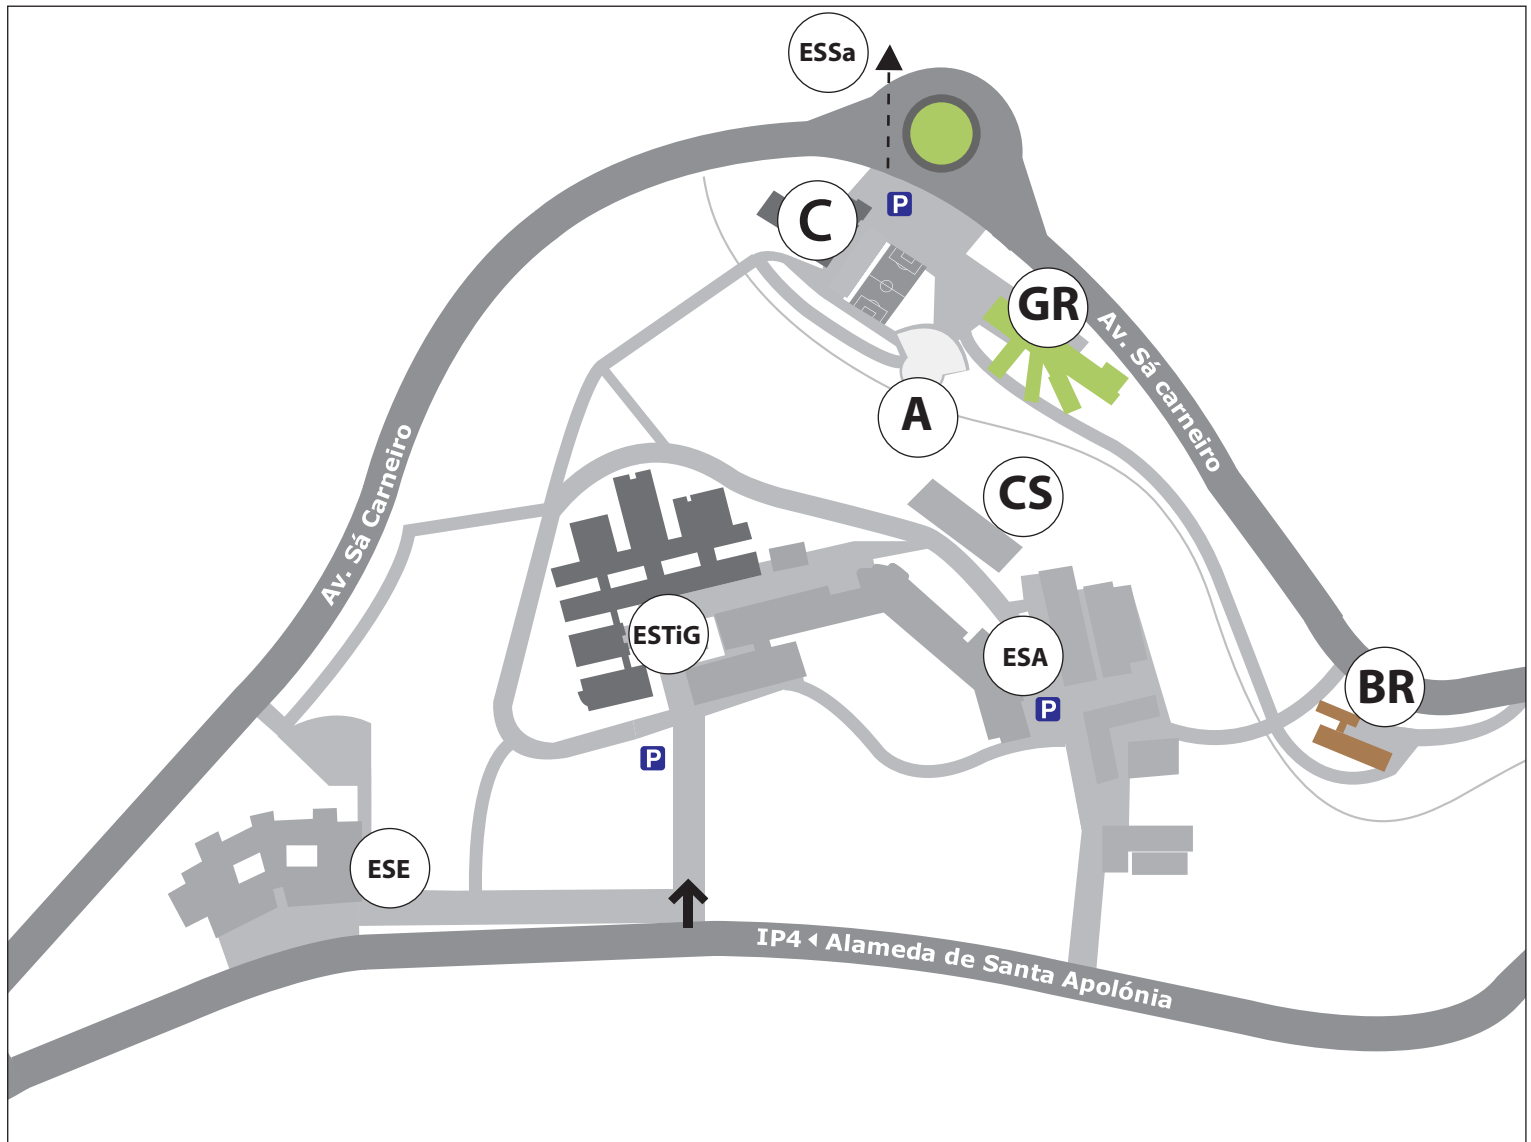

# IPB Campus Map - Bragança

## Legenda

- CS** Central Services
- ESTiG** School of Technology and Management
- ESA** School of Agriculture
- ESE** School of Education
- ESSa** School of Health  
At 700 m from the campus near the Hospital

- C** Canteen
- A** Outdoor Amphitheater
- GR** Green Residence
- BR** Brown Residence
- ↑** Entrance
- P** Parking